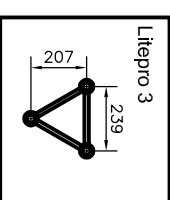

C23-135°

Lite Structures

WARNING:
This design is copyrighted and bears a notice of copyright. Any copying, reproduction, manufacture, or sale without the authorisation of the copyright proprietor (Lite Structures (GB) Ltd) constitutes an infringement of copyright. DATE:

3 Tube Corner Layout

	A	B	C	D	E
Minilite 3	400mm	800mm	600mm	660mm	641mm
Shopilite 3	400mm	800mm	600mm	623mm	600mm
Astralite 3	400mm	800mm	600mm	575mm	550mm
Maxilite 3	500mm	1000mm	800mm	690mm	650mm
Megalite 3	600mm	1200mm	1000mm	760mm	750mm
Litepro 3	500mm	1000mm	1000mm	742mm	710mm