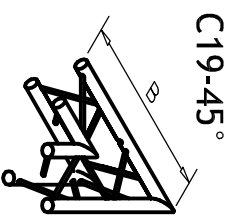

C25-90°

Lite Structures

WARNING:
This design is copyrighted and bears a notice of copyright. Any copying, reproduction, manufacture, or sale without the authorisation of the copyright proprietor (Lite Structures (GB) Ltd) constitutes an infringement of copyright. DATE:

3 Tube Corner Layout

	A	B	C	D	E
Minilite 3	400mm	800mm	600mm	660mm	641mm
Shopilite 3	400mm	800mm	600mm	623mm	600mm
Astralite 3	400mm	800mm	600mm	575mm	550mm
Maxilite 3	500mm	1000mm	800mm	690mm	650mm
Megalite 3	600mm	1200mm	1000mm	760mm	750mm
Litepro 3	500mm	1000mm	1000mm	742mm	710mm

C19-45°