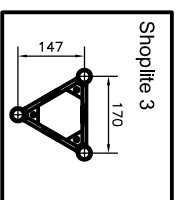

Lite Structures

WARNING:
This design is copyrighted and bears a notice of copyright. Any copying, reproduction, manufacture, or sale without the authorisation of the copyright proprietor (Lite Structures (GB) Ltd) constitutes an infringement of copyright. DATE:

3 Tube Corner Layout

	A	B	C	D	E
Minilite 3	400mm	800mm	600mm	660mm	641mm
Shopilite 3	400mm	800mm	600mm	623mm	600mm
Astralite 3	400mm	800mm	600mm	575mm	550mm
Maxilite 3	500mm	1000mm	800mm	690mm	650mm
Megalite 3	600mm	1200mm	1000mm	760mm	750mm
Litepro 3	500mm	1000mm	1000mm	742mm	710mm

C19-45°