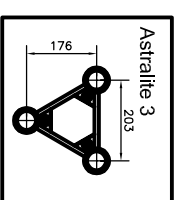

Lite Structures

WARNING:
This design is copyrighted and bears a notice of copyright. Any copying, reproduction, manufacture, or sale without the authorisation of the copyright proprietor (Lite Structures (GB) Ltd) constitutes an infringement of copyright. DATE:

3 Tube Corner Layout

	A	B	C	D	E
Minilite 3	400mm	800mm	600mm	660mm	641mm
Shopilite 3	400mm	800mm	600mm	623mm	600mm
Astralite 3	400mm	800mm	600mm	575mm	550mm
Maxilite 3	500mm	1000mm	800mm	690mm	650mm
Megalite 3	600mm	1200mm	1000mm	760mm	750mm
Litepro 3	500mm	1000mm	1000mm	742mm	710mm

C19-45°