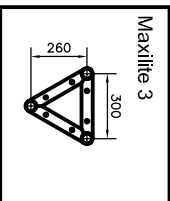

C22-120°

Lite Structures

WARNING:
This design is copyrighted and bears a notice of copyright. Any copying, reproduction, manufacture, or sale without the authorisation of the copyright proprietor (Lite Structures (GB) Ltd) constitutes an infringement of copyright. DATE:

3 Tube Corner Layout

	A	B	C	D	E
Minilite 3	400mm	800mm	600mm	660mm	641mm
Shopilite 3	400mm	800mm	600mm	623mm	600mm
Astralite 3	400mm	800mm	600mm	575mm	550mm
Maxilite 3	500mm	1000mm	800mm	690mm	650mm
Megalite 3	600mm	1200mm	1000mm	760mm	750mm
Litepro 3	500mm	1000mm	1000mm	742mm	710mm