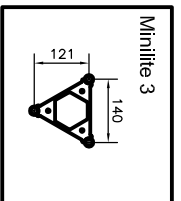

Lite Structures

WARNING:
This design is copyrighted and bears a notice of copyright. Any copying, reproduction, manufacture, or sale without the authorisation of the copyright proprietor (Lite Structures (GB) Ltd) constitutes an infringement of copyright. DATE:

3 Tube Corner Layout

	A	B	C	D	E
Minilite 3	400mm	800mm	600mm	660mm	641mm
Shopilite 3	400mm	800mm	600mm	623mm	600mm
Astralite 3	400mm	800mm	600mm	575mm	550mm
Maxilite 3	500mm	1000mm	800mm	690mm	650mm
Megalite 3	600mm	1200mm	1000mm	760mm	750mm
Litepro 3	500mm	1000mm	1000mm	742mm	710mm

C19-45°