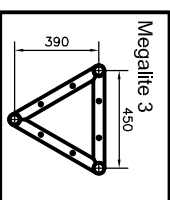

C22-120°

Lite Structures

WARNING:
This design is copyrighted and bears a notice of copyright. Any copying, reproduction, manufacture, or sale without the authorisation of the copyright proprietor (Lite Structures (GB) Ltd) constitutes an infringement of copyright. DATE:

3 Tube Corner Layout

	A	B	C	D	E
Minilite 3	400mm	800mm	600mm	660mm	641mm
Shopilite 3	400mm	800mm	600mm	623mm	600mm
Astralite 3	400mm	800mm	600mm	575mm	550mm
Maxilite 3	500mm	1000mm	800mm	690mm	650mm
Megalite 3	600mm	1200mm	1000mm	760mm	750mm
Litepro 3	500mm	1000mm	1000mm	742mm	710mm