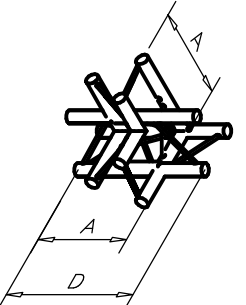

Lite Structures

WARNING:
This design is copyrighted and bears a notice of copyright. Any copying, reproduction, manufacture, or sale without the authorisation of the copyright proprietor (Lite Structures (GB) Ltd) constitutes an infringement of copyright. DATE:

3 Tube Corner Layout

	A	B	C	D	E
Minilite 3	400mm	800mm	600mm	660mm	641mm
Shopilite 3	400mm	800mm	600mm	623mm	600mm
Astralite 3	400mm	800mm	600mm	575mm	550mm
Maxilite 3	500mm	1000mm	800mm	690mm	650mm
Megalite 3	600mm	1200mm	1000mm	760mm	750mm
Litepro 3	500mm	1000mm	1000mm	742mm	710mm

C44

C45